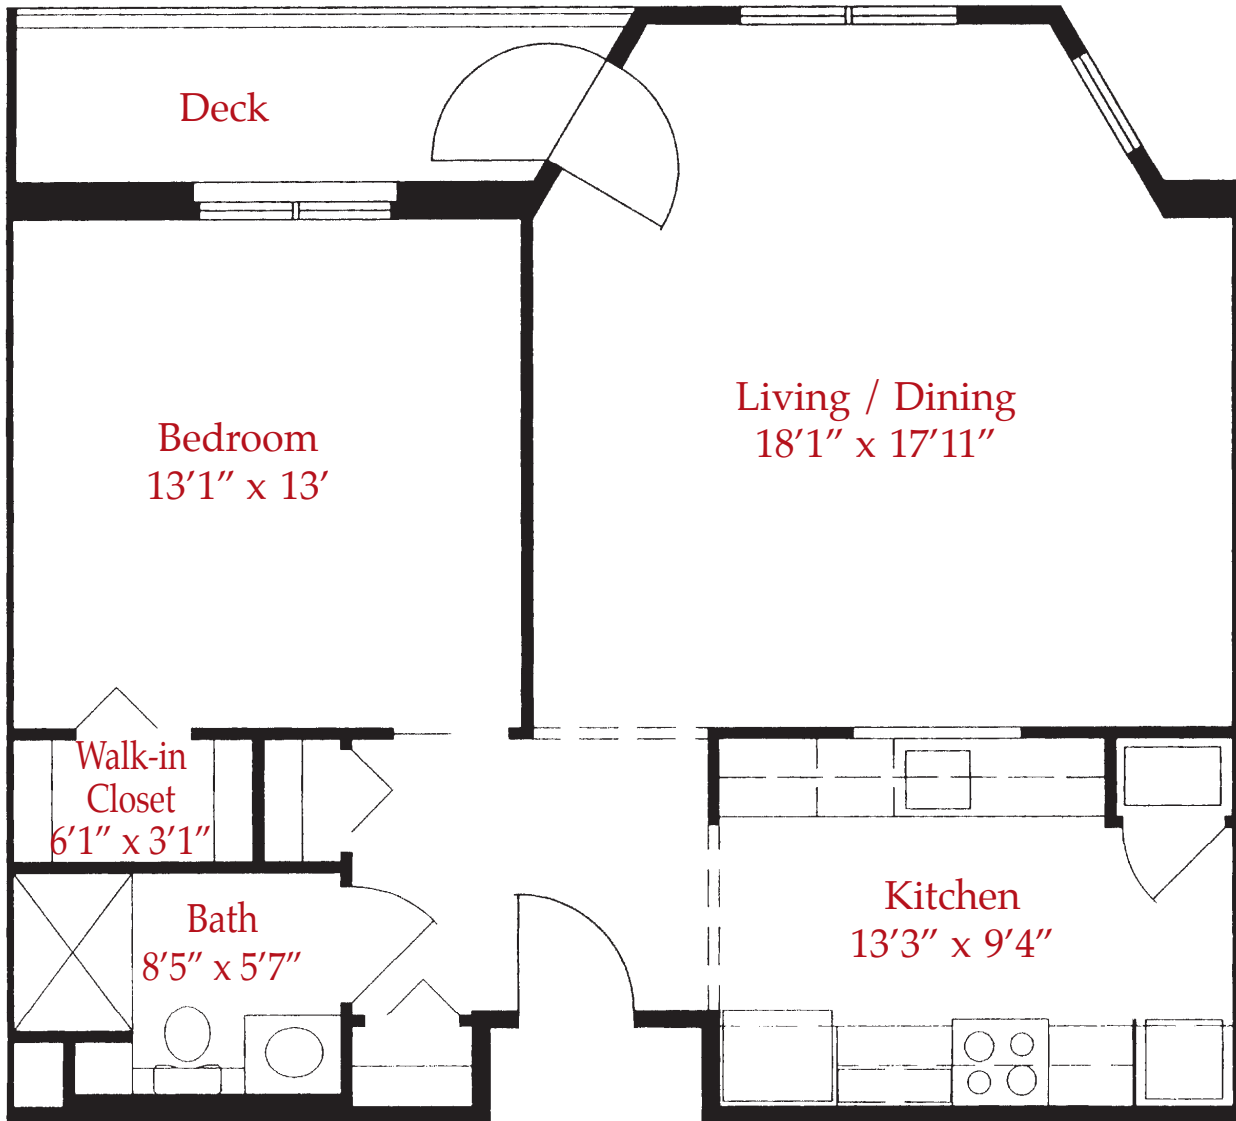

MOUNTAIN VIEW

MYSTIC

Elim Park Place

- **775 s.f.**
- **1 Bedroom, 1 Bath**
- **Washer & Dryer**
- **Patio / Balcony**
- **2 Additional Walk in Storage Spaces**

*\* Floor Plans subject to change*