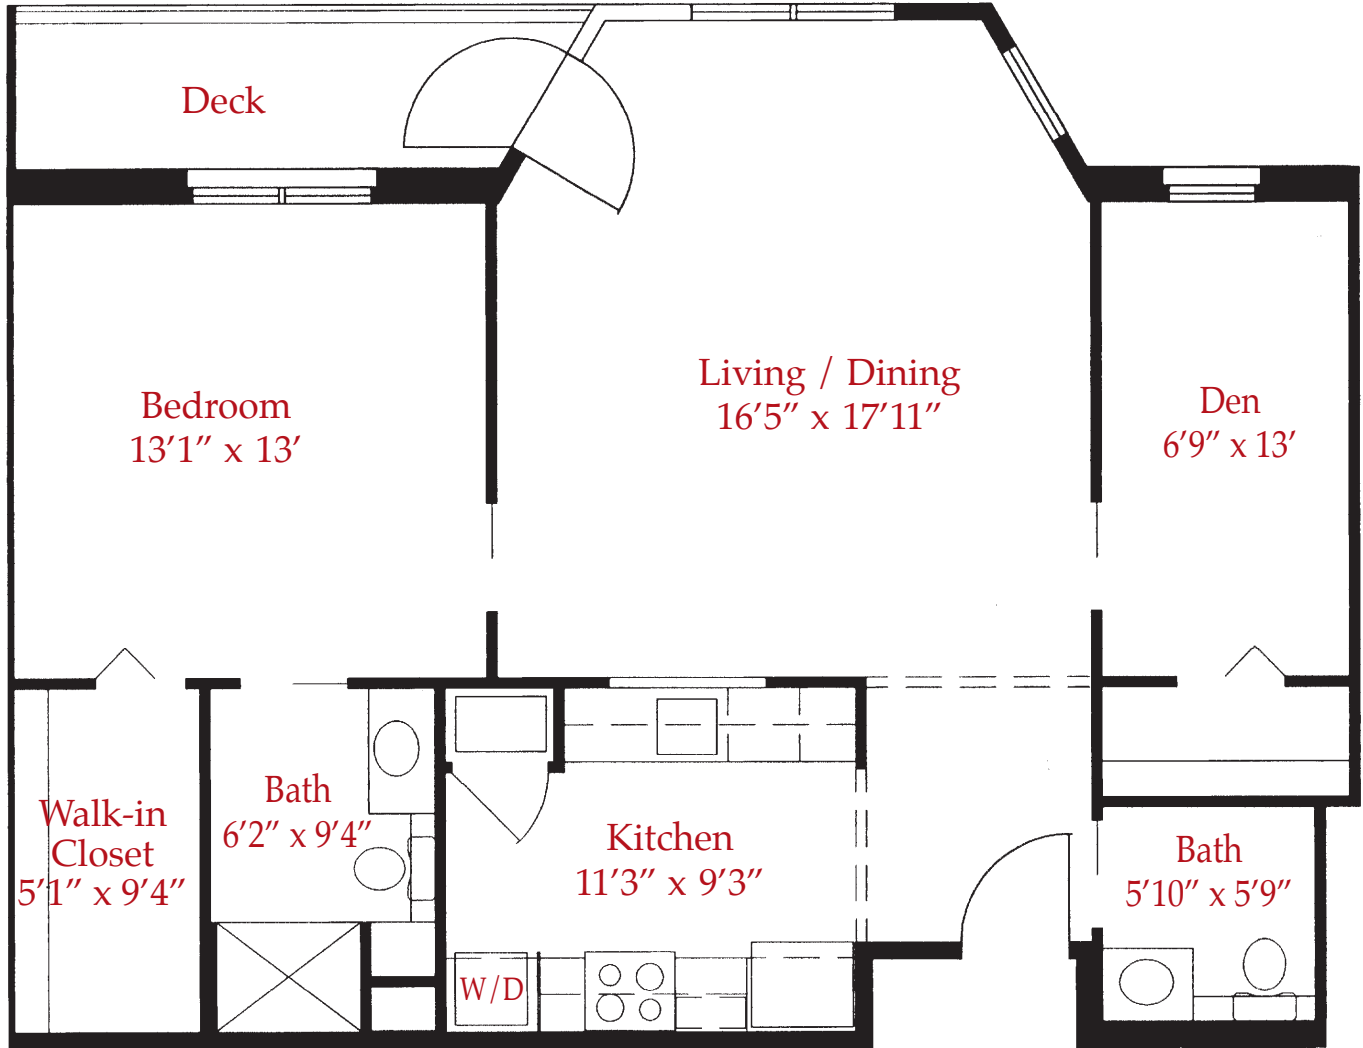

**MOUNTAIN VIEW**

**STONYBROOK**

**Elim Park Place**

- **894 s.f.**
- **1 Bedroom, Den, 1.5 Bath**
- **Washer & Dryer**
- **Patio / Balcony**
- **2 Additional Walk in Storage Spaces**

*\* Floor Plans subject to change*